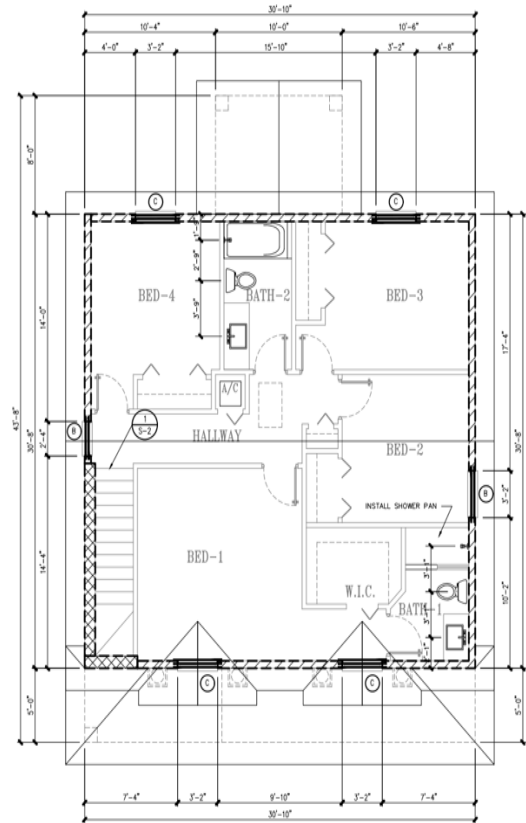

"Rent Buster Series"

Living: 1,588

Porch: 54

Covered Lanai: 80

Garage: 403

Total Covered Sq. Ft.: 2,125

The Dolphin

4 Bedroom 2 ½ Bath

2 Car Garage

First Floor

Second Floor