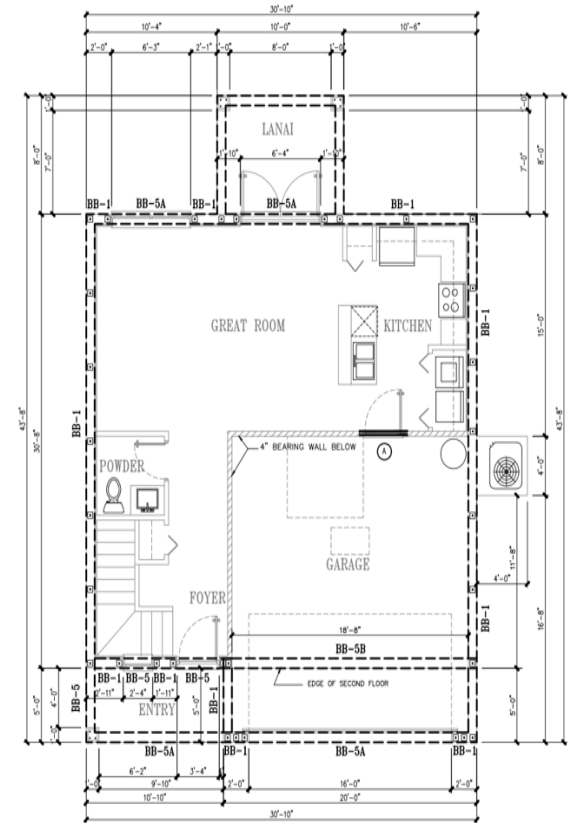

"Rent Buster Series"

Living: 1,588

Porch: 54

Covered Lanai: 80

Garage: 403

Total Covered Sq. Ft.: 2,125

The Dolphin

4 Bedroom 2 ½ Bath

2 Car Garage

First Floor

Second Floor