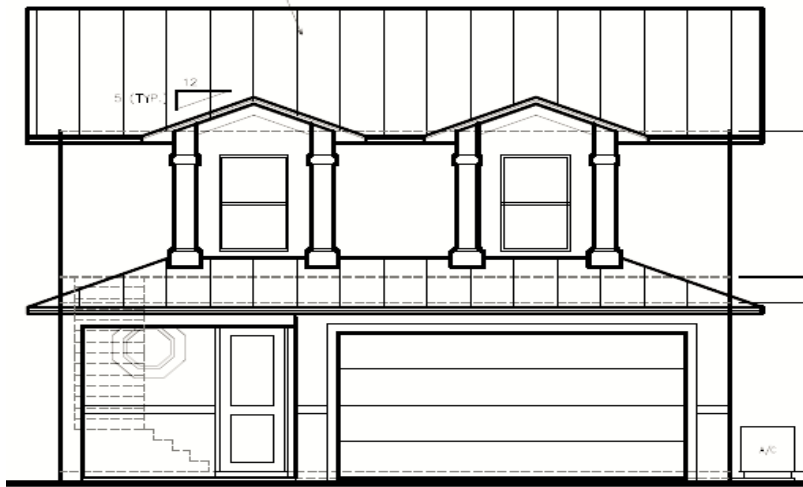

"Rent Buster Series"

Living: 1,588

Porch: 54

Covered Lanai: 80

Garage: 403

Total Covered Sq. Ft.: 2,125

The Dolphin

4 Bedroom 2 ½ Bath

2 Car Garage

First Floor

Second Floor